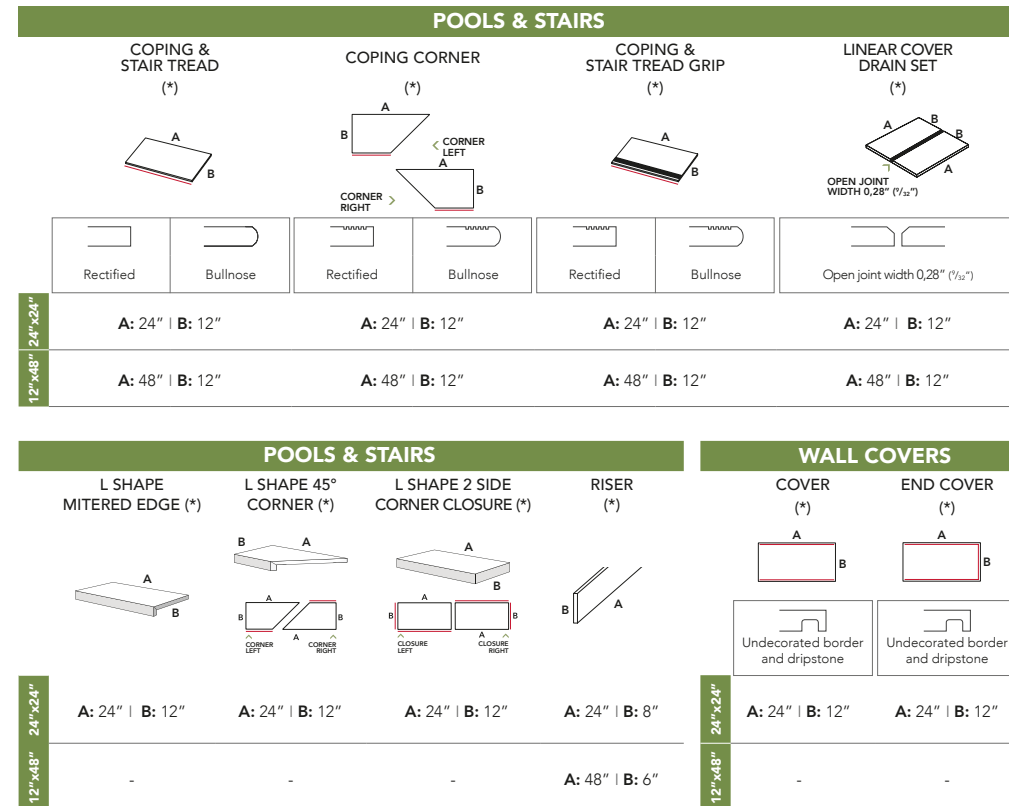

* Average values referred to our production and related to the matt finish of the product.
** As far as values relating to the matt finish of the product and to tests carried out by certified external laboratories whose results are available upon request at Headoffice, we are willing to check the lot you are interested in purchasing.
- Be sure to use pavers belonging to the same caliber.
- Test results are available on request.
- The information provided can be subject to change. Please refer to outdoor.landmarkceramics.com for the latest, most accurate and up-to-date information.

LEARN MORE ABOUT

November 2024 - © Landmark Ceramics

FRONTIER²⁰

TRIM PIECES

COLORED BODY PORCELAIN PAVERS - Rectified Monocaliber

FRONTIER²⁰

COLORED BODY PORCELAIN PAVERS - Rectified Monocaliber

M.P.D. BIG

M.P.D. BIG ONE*

M.P.D. BIG THREE*

M.P.D. BIG FIVE*

M.P.D. BIG EIGHT*