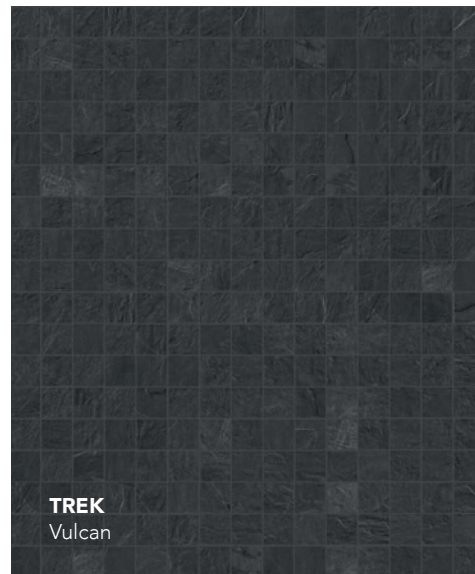

ESSENCE REFINED
Montauk Dark

ESSENCE REFINED
Montauk Black

ESSENCE VIBRANT
Mariposa Slate

MOSAIC A
12"x12" - 2"x2"

MOSAIC A
12"x12" - 2"x2"

MOSAIC A
12"x12" - 2"x2"

MOSAIC A
12"x12" - 2"x2"

MADE.IN
Freedom White