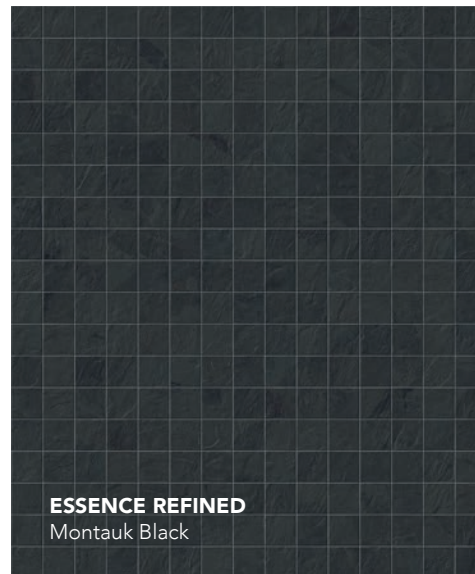

ESSENCE REFINED
Montauk Grey

ESSENCE REFINED
Montauk Black