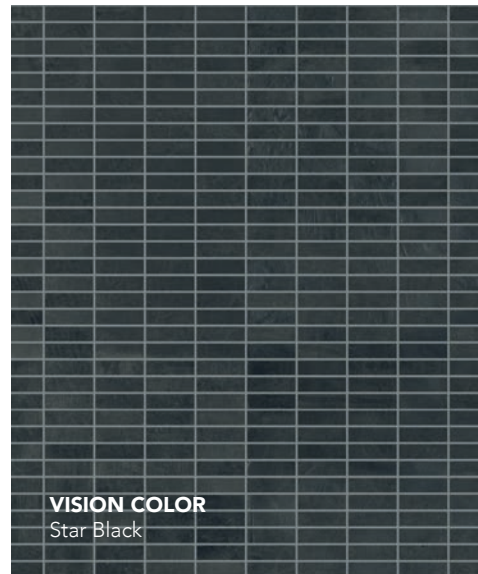

Matches with

Vision Color
Ocean Blue

Vision Color
River Blue

Matches with

Vision Color
Lava Red

Vision Color
Pale Red

Matches with

Vision Color
Forest Green

Vision Color
Jade Green