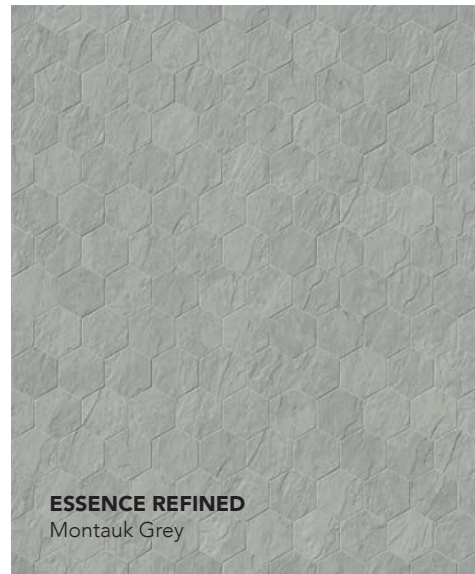

- 
Masterplan
Metro
Grey
- 
Masterplan
Fashion
Black
- 
Masterplan
Cosmopolitan
Ash

Matches with

- 
Masterplan
White
Avenue
- 
Masterplan
Precious
Ivory
- 
Masterplan
Artistic
Beige

ESSENCE REFINED
Montauk White