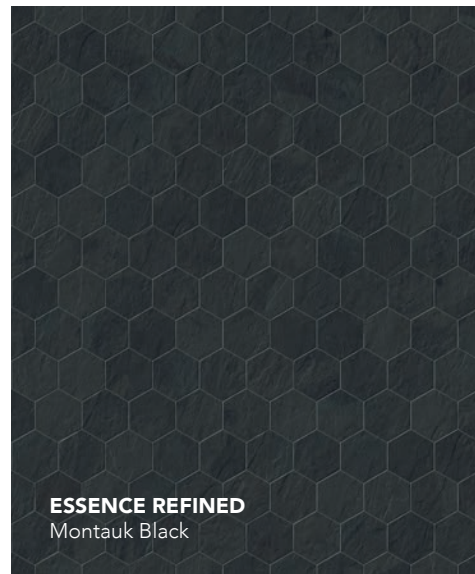

- 
Masterplan
Metro
Grey
- 
Masterplan
Fashion
Black
- 
Masterplan
Cosmopolitan
Ash

Matches with

- 
Masterplan
White
Avenue
- 
Masterplan
Precious
Ivory
- 
Masterplan
Artistic
Beige

ESSENCE REFINED
Montauk White

ESSENCE REFINED
Montauk Grey

TREK
Mix

Matches with

-  Trek Silver
-  Trek Lead
-  Trek Anthracite
-  Trek Vulcan

ESSENCE REFINED
Montauk Dark

ESSENCE REFINED
Montauk Black

MARBLELOOK

MOSAIC D
12"x10" - 3.15"x2.8"