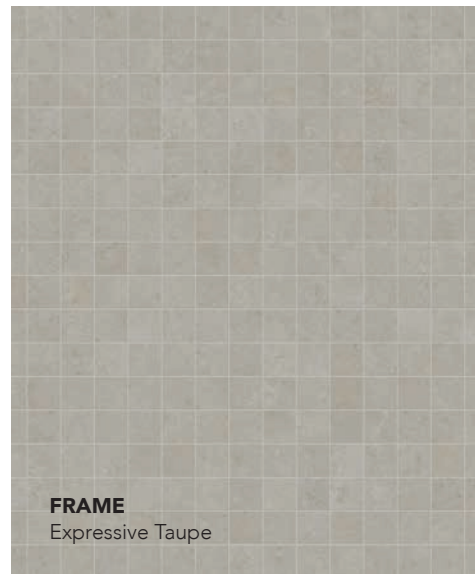

MOSAIC A
12"x12" - 2"x2"

FRAME
International White

FRAME
Minimalist Greige

FRAME
Neoclassical Beige

FRAME
Expressive Taupe

FRAME
Rationalist Dark

MOSAIC A
12"x12" - 2"x2"

MOSAIC A
12"x12" - 2"x2"