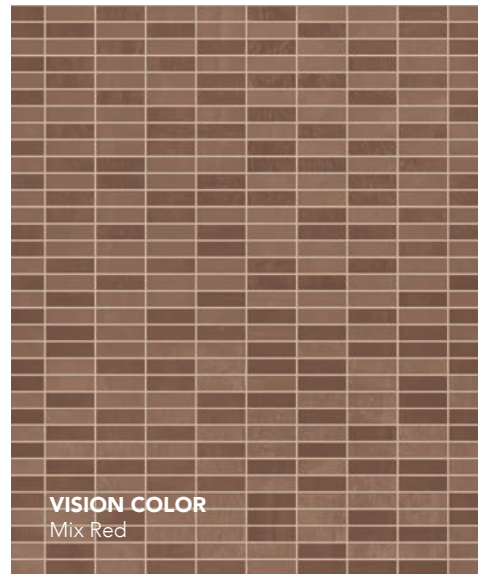

VISION COLOR
Mix Green

VISION COLOR
Mix Red