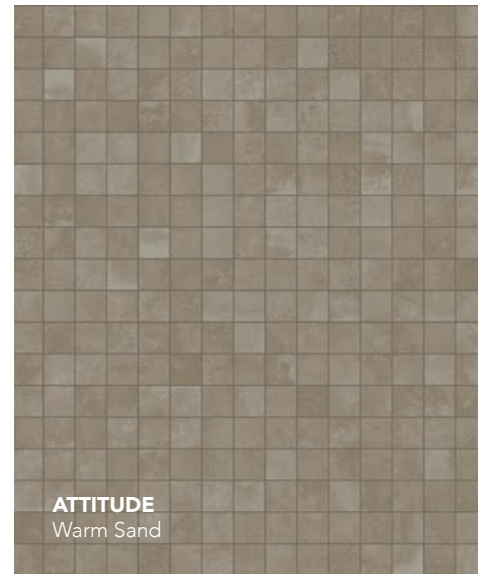

ATTITUDE
Simply Grey