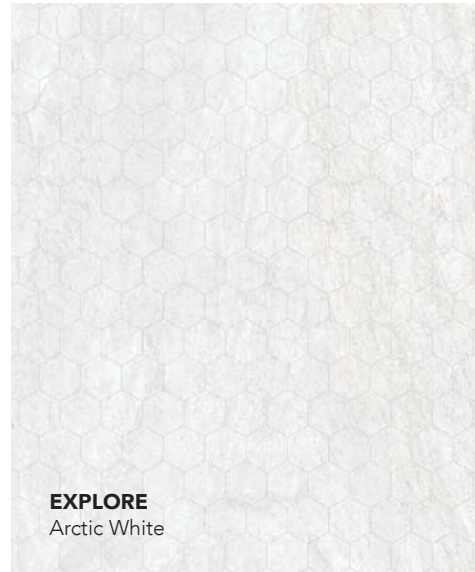

JOURNEY
Natural Ivory

JOURNEY
Modern Grey

EXPLORE
Arctic White

EXPLORE
African Beige

EXPLORE
Star Grey

MASTERPLAN
Multicolor Cold

MASTERPLAN
Multicolor Warm

Matches with