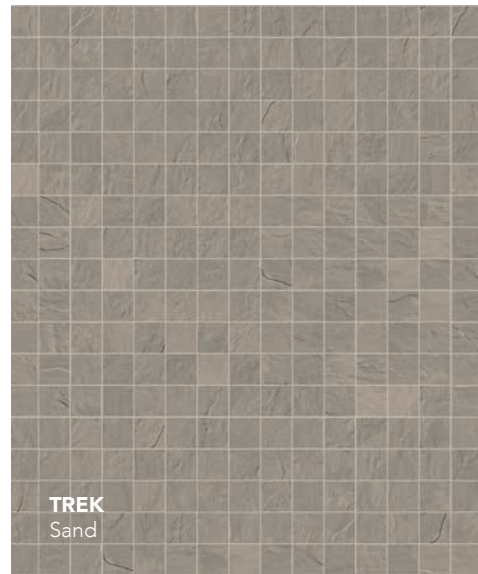

ESSENCE REFINED
Montauk Dark

ESSENCE REFINED
Montauk Black

ESSENCE VIBRANT
Mariposa Slate

MOSAIC A
12"x12" - 2"x2"

MOSAIC A
12"x12" - 2"x2"

MOSAIC A
12"x12" - 2"x2"

MOSAIC A
12"x12" - 2"x2"

MADE.IN
Freedom White