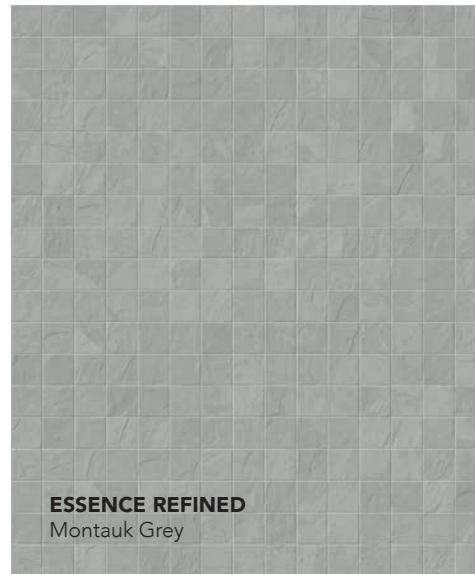

JOURNEY
Natural Ivory

JOURNEY
Modern Grey

MOSAIC A
12"x12" - 2"x2"

MOSAIC A
12"x12" - 2"x2"

ESSENCE REFINED
Montauk White

ESSENCE REFINED
Montauk Grey

ESSENCE VIBRANT
California Gold

ESSENCE VIBRANT
Rustic Gold