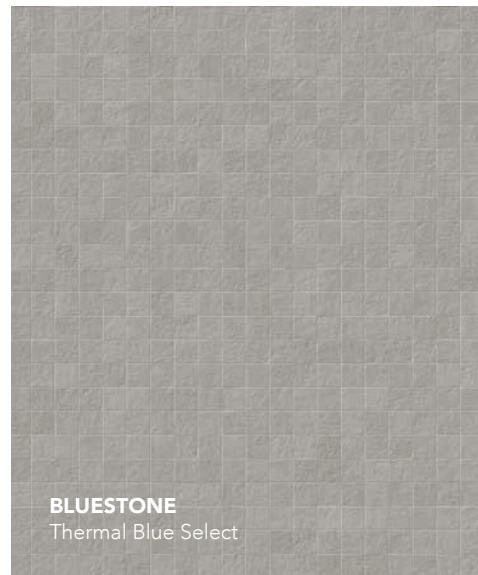

BLUESTONE
Blue Select

BLUESTONE
Thermal Blue Select