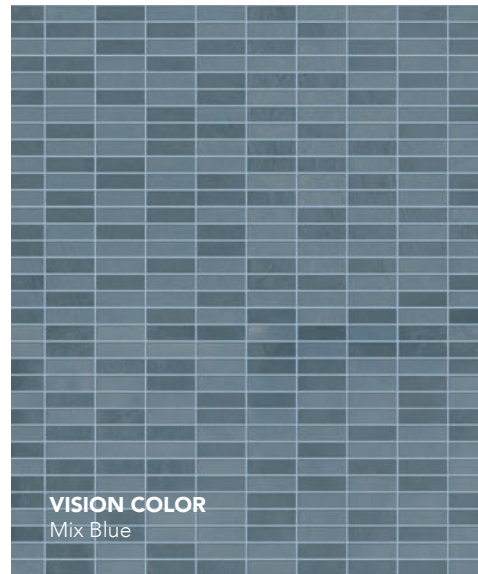

VISION COLOR
Mix Red

RESINLOOK

MOSAIC H
12"x12" - 2.83"x0.9"

MOSAIC
WORLD

RESINLOOK

MOSAIC H
12"x12" - 2.83"x0.9"

MOSAIC
WORLD

VISION COLOR
Mix Blue