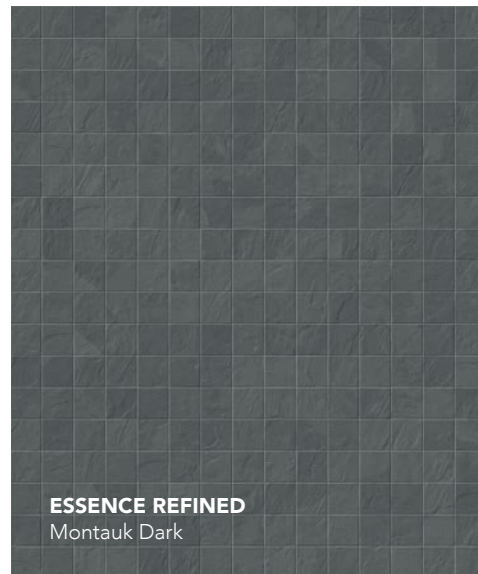

JOURNEY
Natural Ivory

JOURNEY
Modern Grey

MOSAIC A
12"x12" - 2"x2"

MOSAIC A
12"x12" - 2"x2"

ESSENCE REFINED
Montauk White

ESSENCE REFINED
Montauk Grey

ESSENCE VIBRANT
California Gold

ESSENCE VIBRANT
Rustic Gold