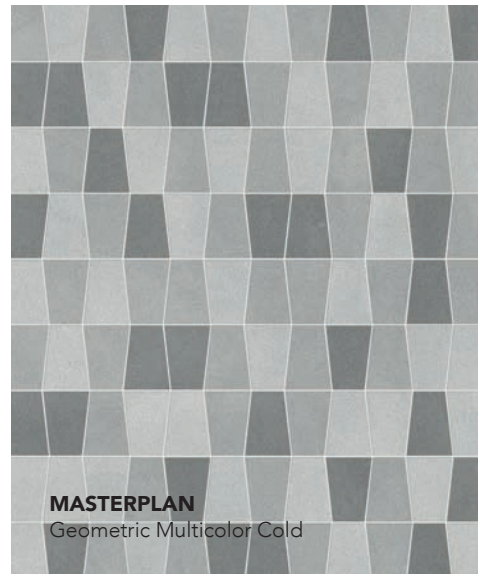

CHARME EVO
Pearl Grey

CHARME EVO
Calacatta Black

04

MOSAIC G

13.7" x 12"
± 0.35" / 9 mm

MOSAIC G
13.7"x12"

MOSAIC G
13.7"x12"

MASTERPLAN
Geometric Multicolor Cold