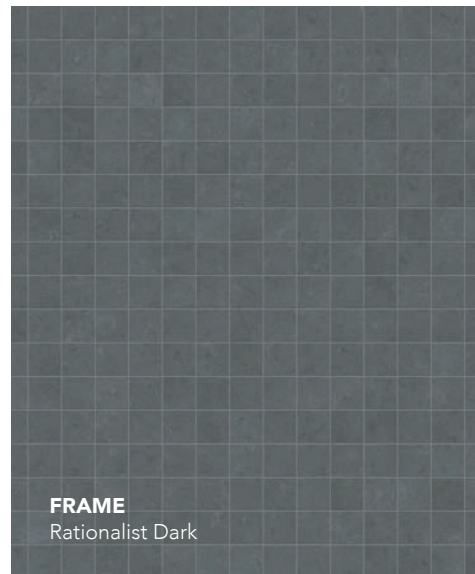

MOSAIC A
12"x12" - 2"x2"

FRAME
International White

FRAME
Minimalist Greige

FRAME
Neoclassical Beige

FRAME
Expressive Taupe

FRAME
Rationalist Dark

MOSAIC A
12"x12" - 2"x2"

MOSAIC A
12"x12" - 2"x2"