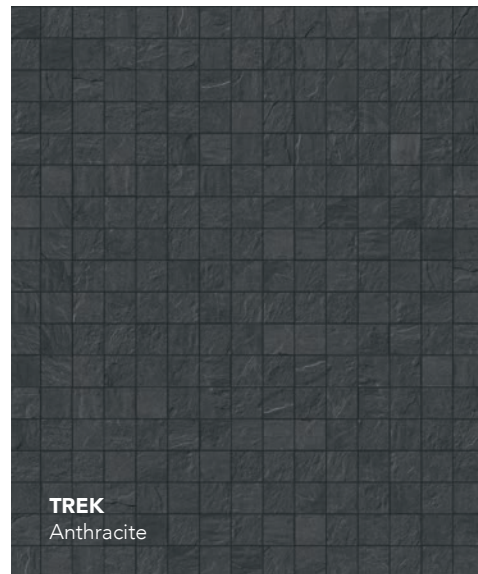

ESSENCE REFINED
Montauk Dark

ESSENCE REFINED
Montauk Black

ESSENCE VIBRANT
Mariposa Slate

MOSAIC A
12"x12" - 2"x2"

MOSAIC A
12"x12" - 2"x2"

MOSAIC A
12"x12" - 2"x2"

MOSAIC A
12"x12" - 2"x2"

MADE.IN
Freedom White