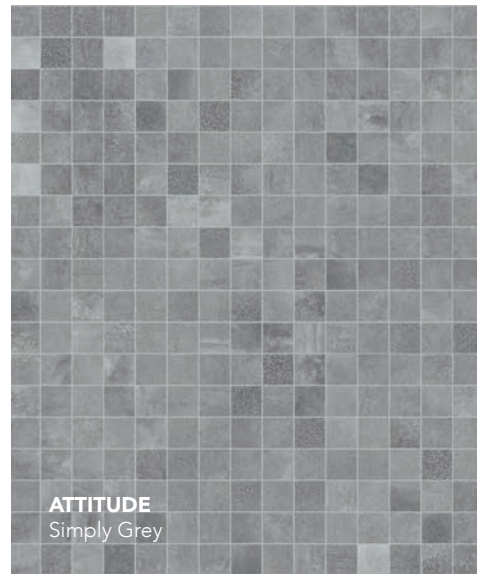

MADE.IN
Heritage Beige

MADE.IN
Passion Silver

ATTITUDE
Light White

ATTITUDE
Warm Sand

ATTITUDE
Simply Grey

MADE.IN
Vision Grey

MADE.IN
Liberty Black

ATTITUDE
Calm Brown