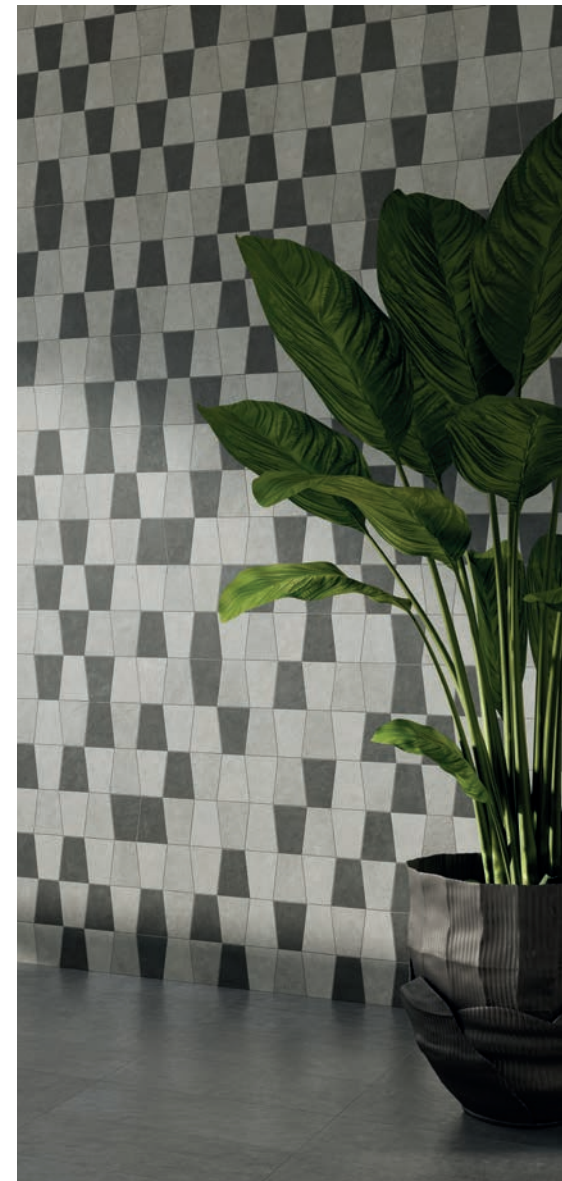

Matches with

- Masterplan Metro Grey
- Masterplan Fashion Black
- Masterplan Cosmopolitan Ash

Matches with

- Masterplan White Avenue
- Masterplan Precious Ivory
- Masterplan Artistic Beige

Matches with

- Frame International White
- Frame Neoclassical Beige
- Frame Expressive Taupe

Matches with

- Frame International White
- Frame Minimalist Greige
- Frame Rationalist Dark