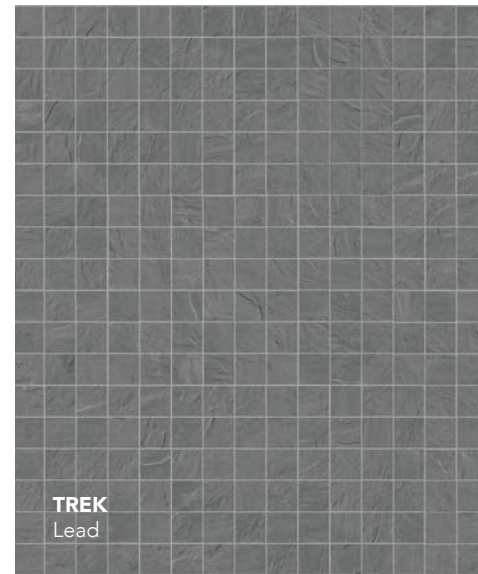

ESSENCE REFINED
Montauk Dark

ESSENCE REFINED
Montauk Black

ESSENCE VIBRANT
Mariposa Slate

MOSAIC A
12"x12" - 2"x2"

MOSAIC A
12"x12" - 2"x2"

MOSAIC A
12"x12" - 2"x2"

MOSAIC A
12"x12" - 2"x2"

MADE.IN
Freedom White