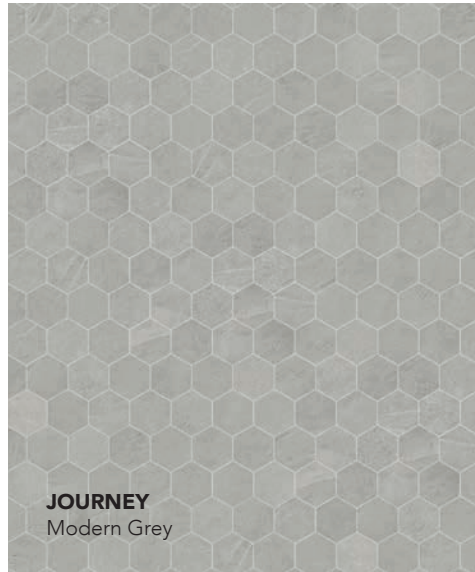

STONELOOK

MOSAIC D
12"x10" - 3.15"x2.8"

MOSAIC WORLD

QUARTZLOOK

MOSAIC D
12"x10" - 3.15"x2.8"

MOSAIC WORLD

Matches with

- Masterplan
  Metro
  Grey
- Masterplan
  Fashion
  Black
- Masterplan
  Cosmopolitan
  Ash

Matches with

- Masterplan
  White
  Avenue
- Masterplan
  Precious
  Ivory
- Masterplan
  Artistic
  Beige