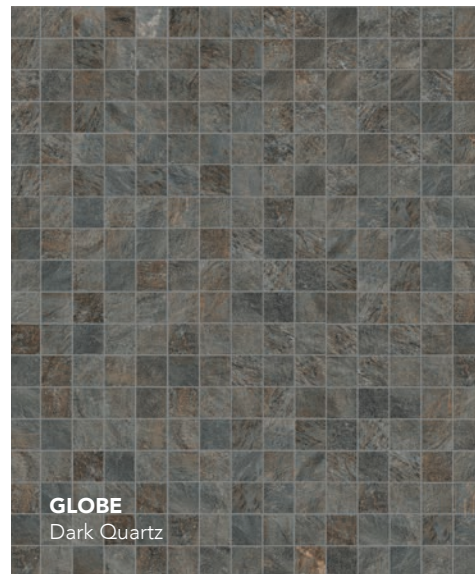

EXPLORE
Arctic White

EXPLORE
African Beige

EXPLORE
Star Grey

GLOBE
Barge Beige

GLOBE
Barge Gold

GLOBE
Silver Quartz

GLOBE
Dark Quartz

MOSAIC A
12"x12" - 2"x2"