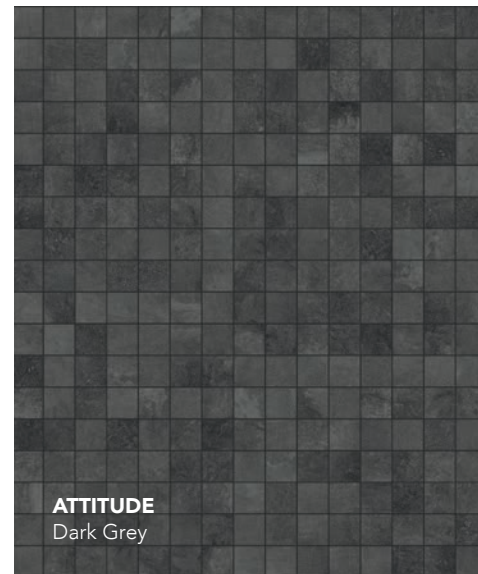

MADE.IN
Heritage Beige

MADE.IN
Passion Silver

ATTITUDE
Light White

ATTITUDE
Warm Sand

ATTITUDE
Simply Grey

MADE.IN
Vision Grey

MADE.IN
Liberty Black

ATTITUDE
Calm Brown