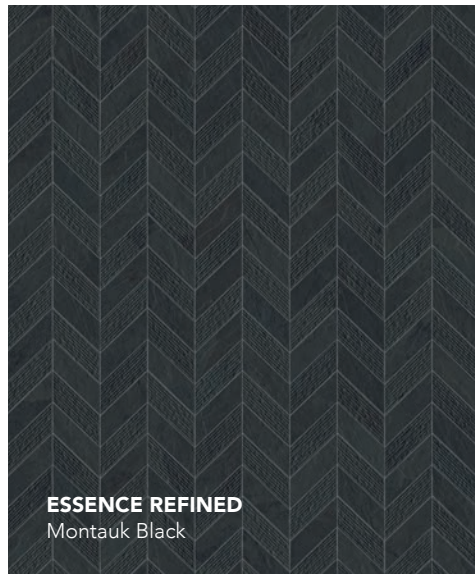

ESSENCE REFINED
Montauk White

ESSENCE REFINED
Montauk Black