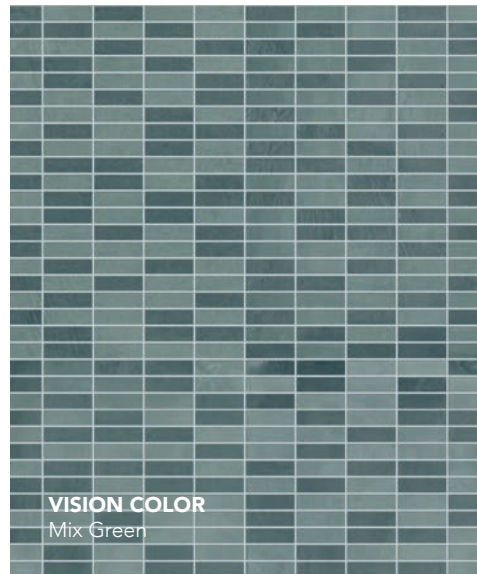

-  Masterplan White Avenue
-  Masterplan Precious Ivory
-  Masterplan Artistic Beige

Matches with

-  Frame International White
-  Frame Neoclassical Beige
-  Frame Expressive Taupe

Matches with

-  Frame International White
-  Frame Minimalist Greige
-  Frame Rationalist Dark

RESINLOOK

MOSAIC H
12"x12" - 2.83"x0.9"

MOSAIC
WORLD

VISION COLOR
Mix Blue

VISION COLOR
Mix Red

VISION COLOR
Mix Green

VISION COLOR
Star Black

Matches with

Vision Color
Ocean Blue

Vision Color
River Blue

Matches with

Vision Color
Lava Red

Vision Color
Pale Red

Matches with

Vision Color
Forest Green

Vision Color
Jade Green