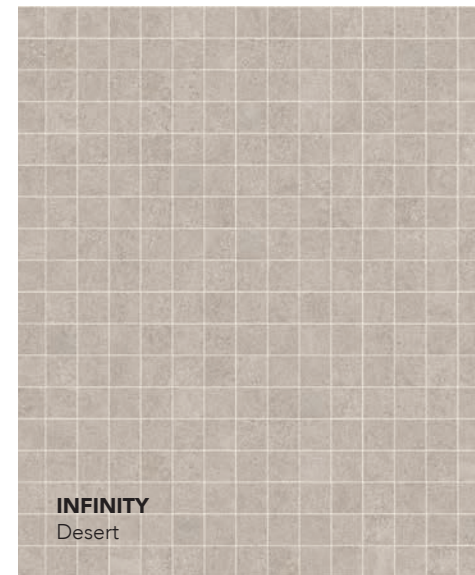

MOSAIC A
12"x12" - 2"x2"

BLUESTONE
Blue Select

BLUESTONE
Full Color

BLUESTONE
Thermal Blue Select

INFINITY
Sky

INFINITY
Absolute

INFINITY
Cosmos

INFINITY
Desert