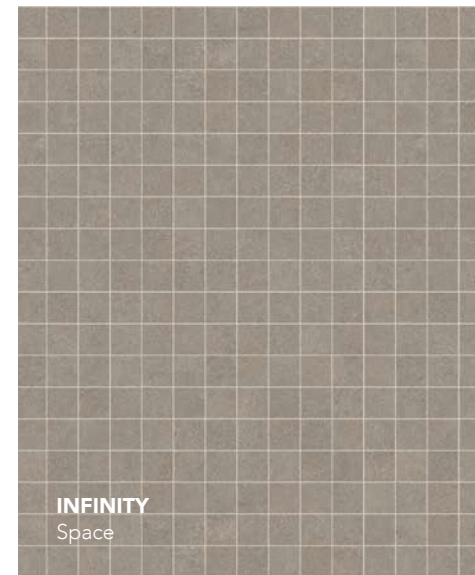

MOSAIC A
12"x12" - 2"x2"

BLUESTONE
Blue Select

BLUESTONE
Full Color

BLUESTONE
Thermal Blue Select

INFINITY
Sky

INFINITY
Absolute

INFINITY
Cosmos

INFINITY
Desert