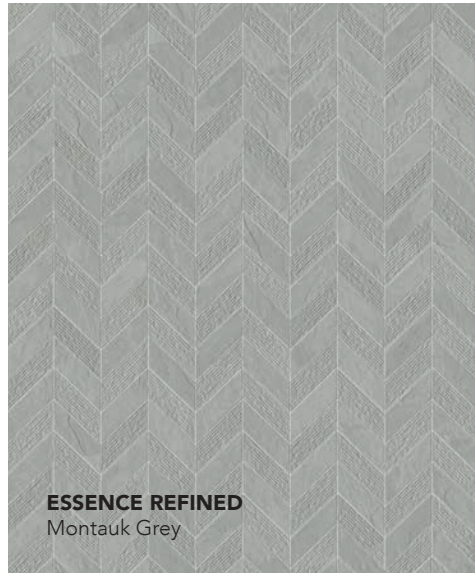

MOSAIC CHEVRON 3D

8"x10"

MOSAIC
WORLD

SLATELOOK

MOSAIC CHEVRON 3D

8"x10"

MOSAIC
WORLD

ESSENCE REFINED
Montauk White