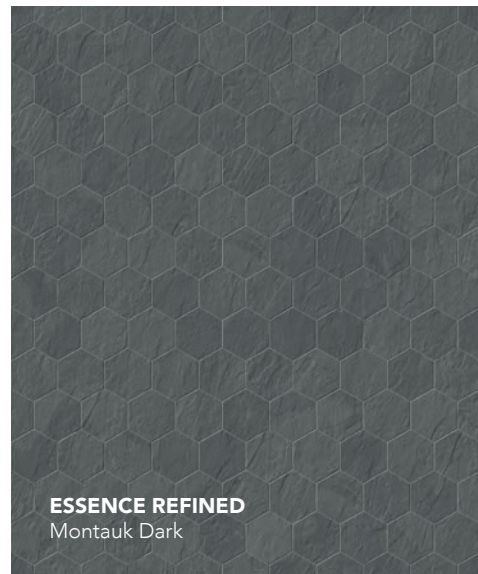

ESSENCE REFINED
Montauk White

ESSENCE REFINED
Montauk Black

ESSENCE REFINED
Montauk Dark