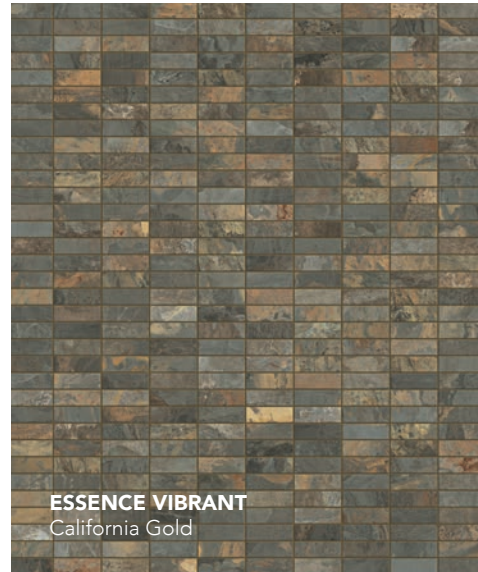

VISION COLOR
Star White

SLATELOOK

MOSAIC H
12"x12" - 2.83"x0.9"

MOSAIC
WORLD

SLATELOOK

MOSAIC H
12"x12" - 2.83"x0.9"

MOSAIC
WORLD

ESSENCE VIBRANT
California Gold