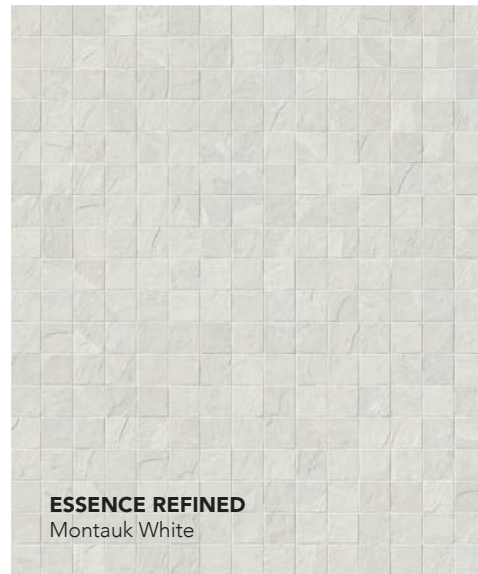

JOURNEY
Natural Ivory

JOURNEY
Modern Grey

MOSAIC A
12"x12" - 2"x2"

MOSAIC A
12"x12" - 2"x2"

ESSENCE REFINED
Montauk White

ESSENCE REFINED
Montauk Grey

ESSENCE VIBRANT
California Gold

ESSENCE VIBRANT
Rustic Gold