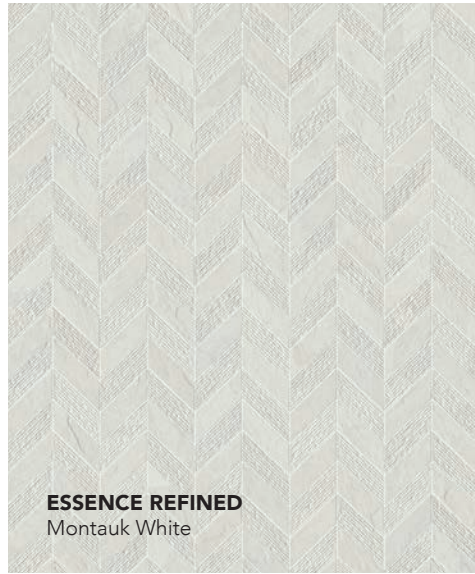

MOSAIC CHEVRON 3D

8"x10"

MOSAIC
WORLD

SLATELOOK

MOSAIC CHEVRON 3D

8"x10"

MOSAIC
WORLD

ESSENCE REFINED
Montauk White