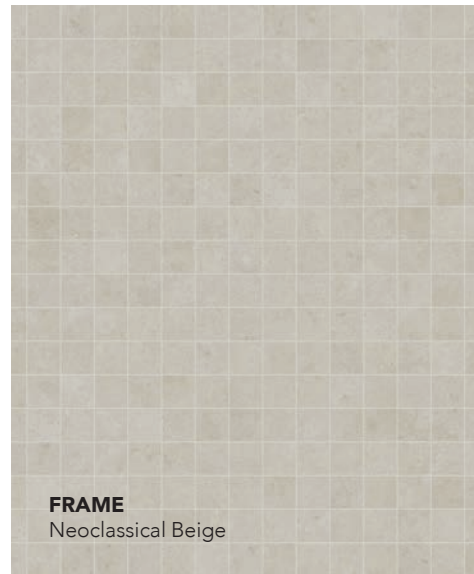

FRAME
Neoclassical Beige